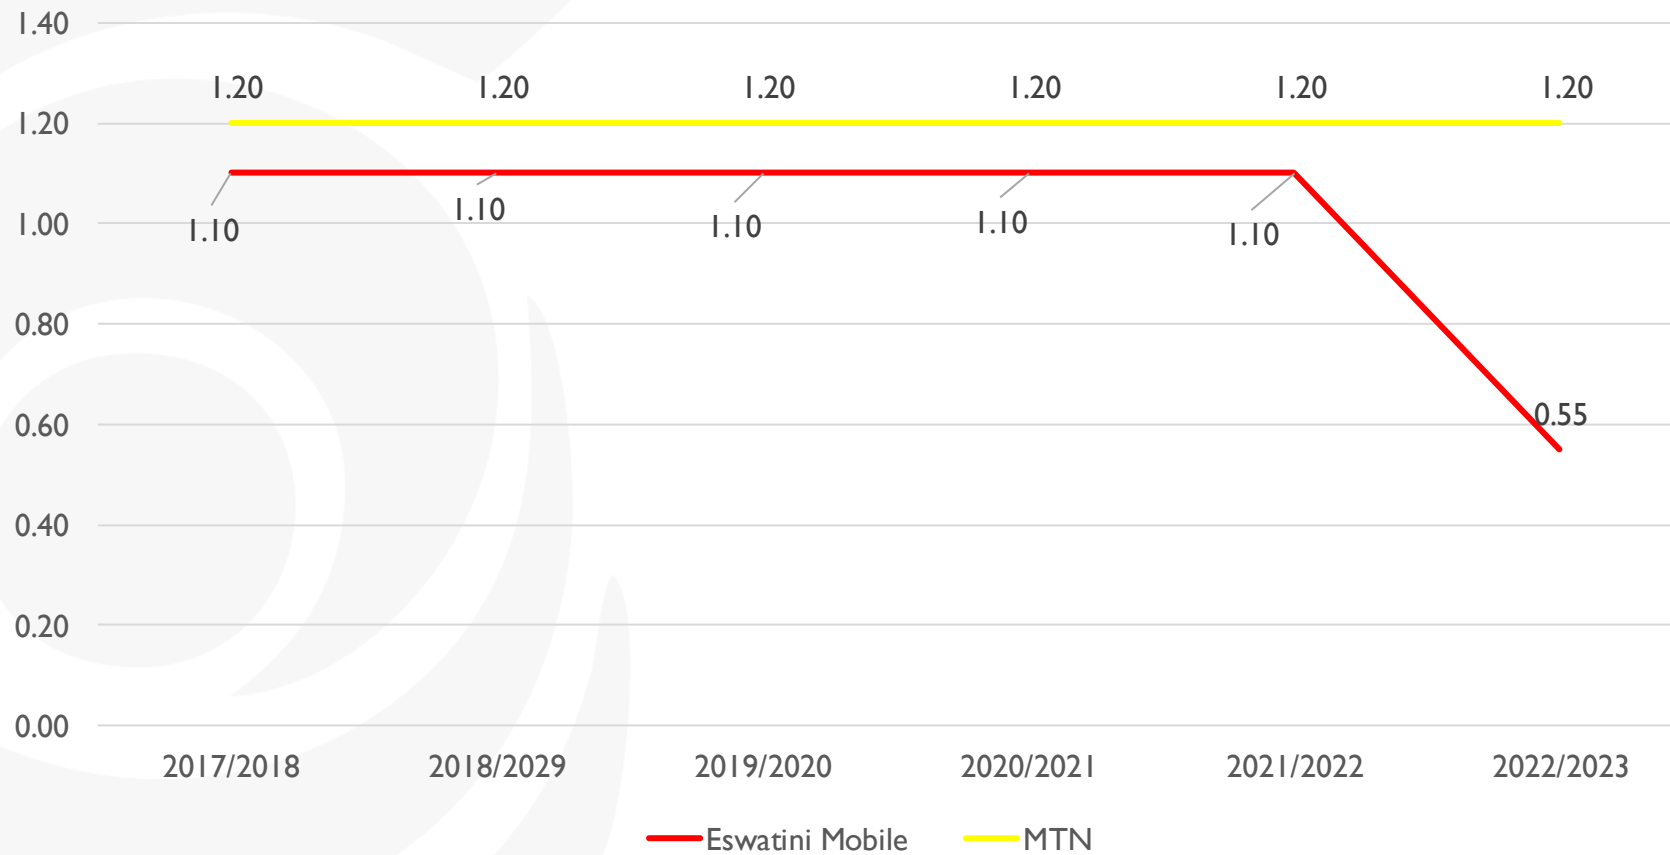

VOICE OUT OF BUNDLE RATES

Eswatini Mobile and MTN's Voice Out of Bundle Rate (Call Per Minute) in SZL

Source: ESCCOM Data